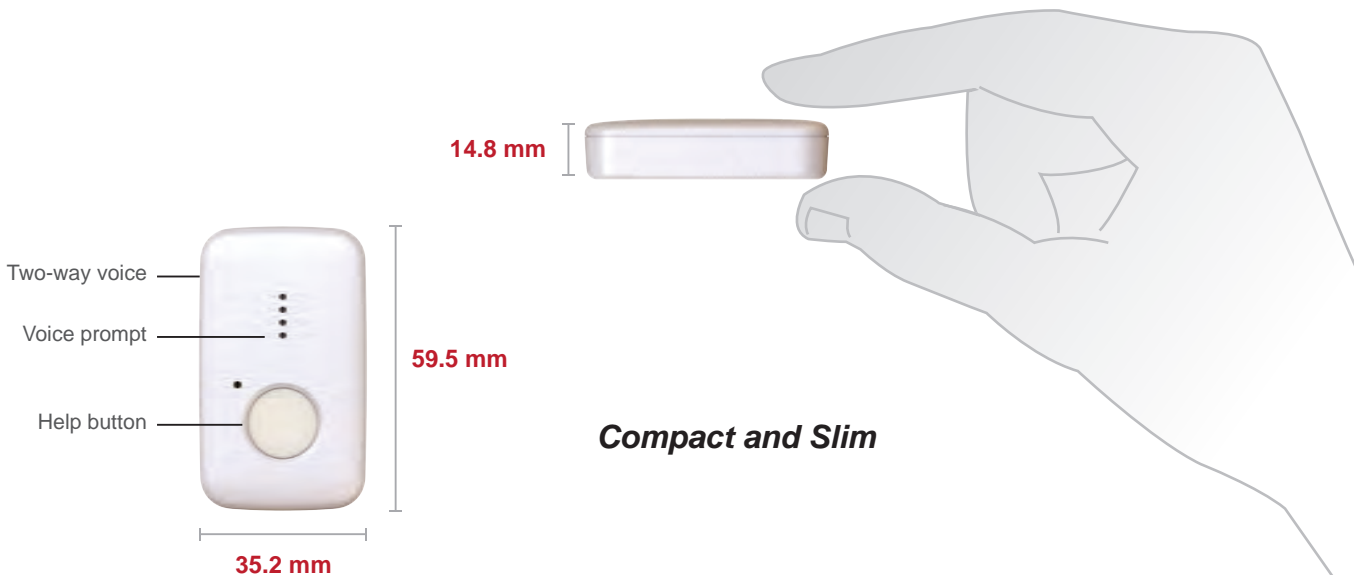

## **Mobile Lite - R32**

**Portable Personal Emergency Response System**

Mobile Lite-R32 is a new-generation 4G/LTE PERS locator. Coming with slim and lightweight design, users can wear it as lanyard around the neck or with belt clip on the bag or cloth due to its compact size, which enables an active-aging lifestyle with safety and agility.

Mobile Lite-R32 is a great companion for sport and health given its step count feature. With built-in fall detection, comprehensive care for all seniors is achieved. Leveraging PERS with GPS and Wi-Fi technology, users can summon help with one simple button press when an emergency arises and activate two-way communication right away, which can shorten caregivers' response time significantly. All positioning information can be access via smartphone application.

Mobile Lite-R32 can act as a stand-alone PERS locator, as well as being able to integrate with RF devices such as emergency pendant and fall sensor. It is the best choice for elders who purse an active and worry-free aging life.