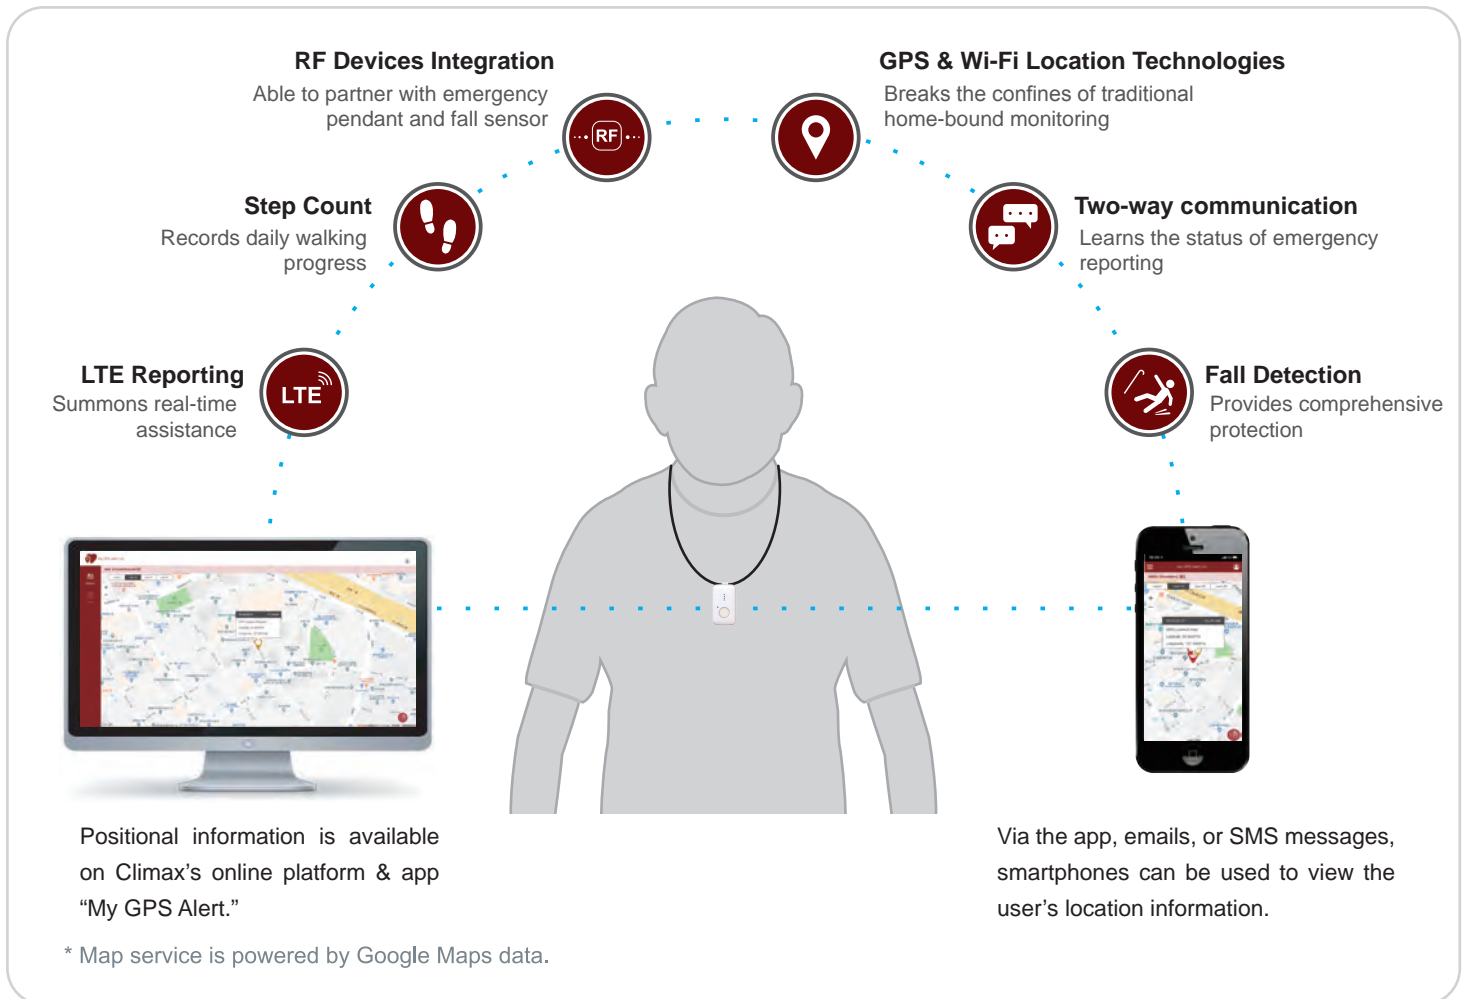

## **Mobile Lite - R32**

**Portable Personal Emergency Response System**

Mobile Lite-R32 is a new-generation 4G/LTE PERS locator. Coming with slim and lightweight design, users can wear it as lanyard around the neck or with belt clip on the bag or cloth due to its compact size, which enables an active-aging lifestyle with safety and agility.

Mobile Lite-R32 is a great companion for sport and health given its step count feature. With built-in fall detection, comprehensive care for all seniors is achieved. Leveraging PERS with GPS and Wi-Fi technology, users can summon help with one simple button press when an emergency arises and activate two-way communication right away, which can shorten caregivers' response time significantly. All positioning information can be access via smartphone application.

Mobile Lite-R32 can act as a stand-alone PERS locator, as well as being able to integrate with RF devices such as emergency pendant and fall sensor. It is the best choice for elders who purse an active and worry-free aging life.

### Features

- Portable PERS for both indoor and outdoor protection
- Built-in fall detection
- Step counter function
- Location coordinates viewable on Climax's online platform & app "My GPS Alert"
- Geofence alerts can be generated when the user leaves a defined safe area (optional)
- Extensive full-duplex two-way voice communication range
- Remote programming
- IP55 waterproof rating
- Enhanced location accuracy with GPS & Wi-fi technologies
- Integrate emergency pendants / wrist transmitters
- Remote firmware upgrade
- Automatic check-in reports